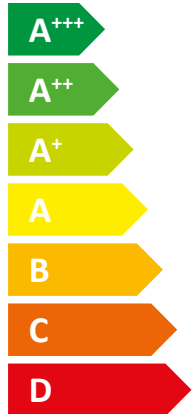

**ENERG**  
енергия · ενέργεια

Y IJA  
IE IA

**STIEBEL ELTRON**

HPA-O 4 CS Plus  
compact Set

**A+**

**A**

Icon showing a house with a speaker symbol and the text "52 dB".

Legend for power ratings: 4 kW (dark blue square), 5 kW (medium blue square), 4 kW (light blue square).