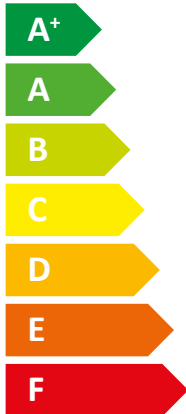

**ENERG**  
енергия · ενέργεια

Y IJA  
IE IA

**STIEBEL ELTRON**

HPA-O 4 CS Plus  
compact Set

**A+**

**A**

Icon showing a house with a speaker symbol and the text "52 dB".

Legend for power ratings: 4 kW (dark blue square), 5 kW (medium blue square), 4 kW (light blue square).