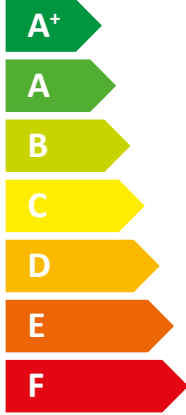

ENERG Y IJA
енергия · ενέργεια IE IA

tecalor

THZ 7.1 IBC topline

A++

A

Two icons showing sound power level. The top icon shows a speaker inside a house with the text "50 dB". The bottom icon shows a speaker outside a house with the text "50 dB".

2019

811/2013