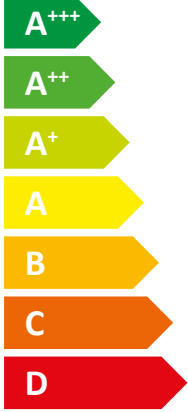

**ENERG** Y IJA  
 енергия · ενέργεια IE IA

**tecalor**

TTC 7.1 230 comfort

Icon of a house with sound waves and the text **37 dB**. Below it is a diagram showing sound waves from a house towards another house.

Legend for power consumption with three entries, each consisting of a colored square and the text "6 kW": a dark blue square, a medium blue square, and a light blue square.

2019

811/2013