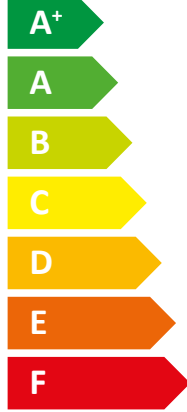

**ENERG** Y IJA  
 енергия · ενέργεια IE IA

**tecalor**

TTC 7.1 230 comfort

Icon of a house with sound waves and the text **37 dB**. Below it is a diagram showing sound waves from a house towards another house.

Legend for power consumption with three entries, each consisting of a colored square and the text "6 kW": a dark blue square, a medium blue square, and a light blue square.

2019

811/2013