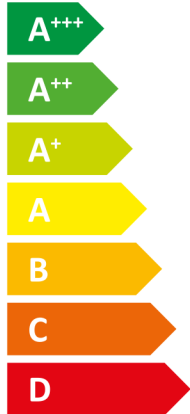

ENERG

енергия · ενεργεια

WPL-SET 6 kW

STIEBEL ELTRON

A+

Two icons showing sound power level: a house with a speaker icon and the text "-dB" below it, and another house with a speaker icon and the text "52dB" below it.

Legend for power output: a dark blue square for "5 kW", a medium blue square for "4 kW", and a light blue square for "4 kW".

2019

811/2013