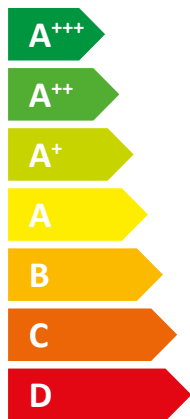

ENERG
енергия · ενέργεια

Y IJA
IE IA

STIEBEL ELTRON HPG-I 04 DS Premium

A+++

A

Icon showing sound power level: a house with a speaker icon and the text "43 dB". Below it is another house icon with a speaker icon.

Legend for power output: three colored squares (dark blue, medium blue, light blue) each followed by the text "4 kW".

2019

811/2013