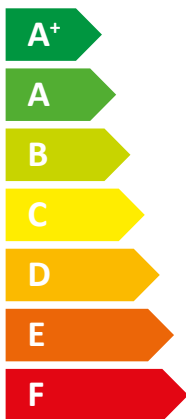

ENERG
енергия · ενέργεια

Y IJA
IE IA

STIEBEL ELTRON HPG-I 04 DS Premium

A+++

A

Icon showing sound power level: a house with a speaker icon and the text "43 dB". Below it is another house icon with a speaker icon.

Legend for power output: three colored squares (dark blue, medium blue, light blue) each followed by the text "4 kW".

2019

811/2013