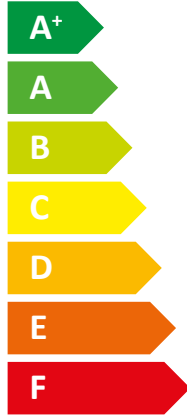

ENERG Y IJA
 енергия · ενέργεια IE IA

STIEBEL ELTRON

HPA-O 6 CS Plus
 compact Set 1.1

A++

Two icons of a house with sound waves. The top icon shows sound waves coming from the house, and the bottom icon shows sound waves entering the house. Below the bottom icon is the text "57 dB".

A legend for power output with three colored squares: dark blue for "6 kW", medium blue for "7 kW", and light blue for "6 kW".

2019

811/2013