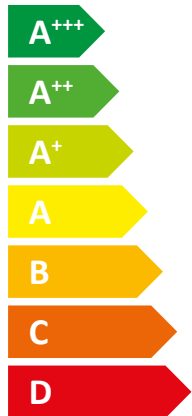

ENERG Y IJA
 енергия · ενέργεια IE IA

STIEBEL ELTRON

HPA-O 4 CS Plus
 compact D Set 1.1

A+

Two icons of a house with sound waves emanating from it, one above the other. Below the icons is the text "52 dB".

A legend box containing three colored squares with corresponding power ratings: a dark blue square for "4 kW", a medium blue square for "5 kW", and a light blue square for "3 kW".

2019

811/2013