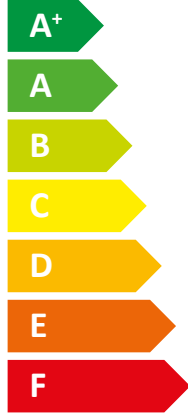

ENERG
енергия · ενέργεια

Y IJA
IE IA

STIEBEL ELTRON

WPC 05 S

A++

A

Icon of a house with sound waves and the text **45 dB**. Below it is another icon of a house with sound waves.

Legend for power output with three colored squares: dark blue for 7 kW, medium blue for 6 kW, and light blue for 6 kW.