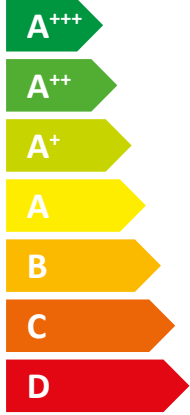

ENERG
енергия · ενέργεια

Y IJA
IE IA

STIEBEL ELTRON

WPC 05 S

A++

A

Icon of a house with sound waves and the text **45 dB**. Below it is another icon of a house with sound waves.

Legend for power output with three colored squares: dark blue for 7 kW, medium blue for 6 kW, and light blue for 6 kW.