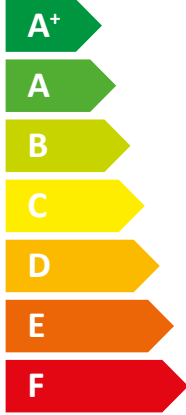

**ENERG** Y IJA  
 енергия · ενέργεια IE IA

**STIEBEL ELTRON**

WPL 17 ACS classic UK  
 compact plus Set S

**A++**

**A**

Two icons of a house with sound waves. The top icon shows sound waves coming from the house, and the bottom icon shows sound waves going into the house. Below the bottom icon is the text "57 dB".

A legend with three colored squares and their corresponding power outputs: a dark blue square for "9 kW", a medium blue square for "9 kW", and a light blue square for "8 kW".

2019

811/2013