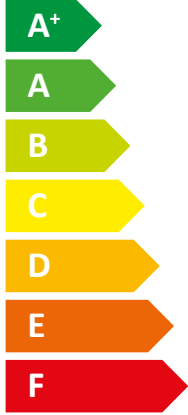

ENERG Y IJA
 енергия · ενέργεια IE IA

STIEBEL ELTRON

HPA-O 6 CS Plus
 compact D Set S

A++

A

Two icons of a house with sound waves. The top icon shows sound waves coming from the house, and the bottom icon shows sound waves entering the house. Below the icons is the text "57 dB".

A legend box containing three entries: a dark blue square next to "6 kW", a medium blue square next to "7 kW", and a light blue square next to "6 kW".

2019

811/2013