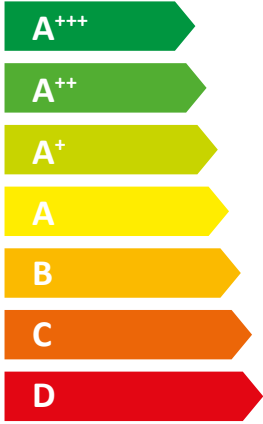

ENERGY

STIEBEL ELTRON

WPL-A 07 HK 230
Premium

55 °C

35 °C

Icon of a house with sound waves emanating from it, representing sound power level.

Icon of a house with sound waves entering it, representing sound pressure level.

48 dB

Legend for energy consumption in kW, shown as three squares of increasing size and intensity:

- 12 kW (dark blue square)
- 8 kW (medium blue square)
- 4 kW (light blue square)

12 kW 12 kW

8 kW 8 kW

4 kW 4 kW

kW kW

A map of Europe with different regions shaded in various intensities of blue, corresponding to the energy consumption levels in the legend.

2019

811/2013