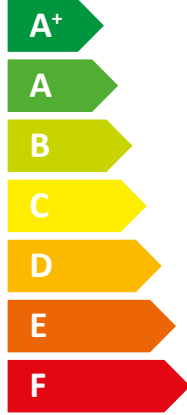

# ENERGY

**STIEBEL ELTRON**

WPL 07 ACS classic  
compact Set S

A+

A

Two icons showing sound power level: a speaker icon and a house icon with a speaker icon inside. Below the house icon is the text "52 dB".

Legend for power output in kW, shown as colored squares: dark blue for 3 kW, medium blue for 4 kW, and light blue for 3 kW.

2019

811/2013