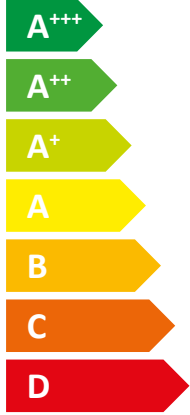

# ENERGY

**STIEBEL ELTRON**

WPL 07 ACS classic  
compact Set S

A+

A

Two icons showing sound power level: a speaker icon and a house icon with a speaker icon inside. Below the house icon is the text "52 dB".

Legend for power output in kW, shown as colored squares: dark blue for 3 kW, medium blue for 4 kW, and light blue for 3 kW.

2019

811/2013