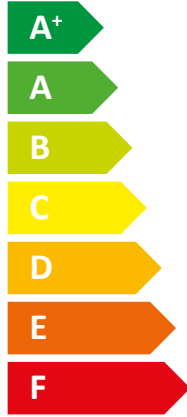

ENERGY

STIEBEL ELTRON

WPL 07 ACS classic UK
compact plus Set S

A+

A

Two icons showing sound power level: a house with a speaker icon and a house with a speaker icon and the text "52 dB".

Legend for power ratings: a dark blue square for 3 kW, a medium blue square for 4 kW, and a light blue square for 3 kW.