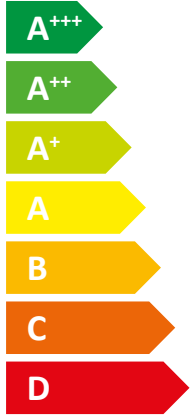

ENERGY

STIEBEL ELTRON

WPL 07 ACS classic UK
compact plus Set S

A+

A

Two icons showing sound power level: a house with a speaker icon and a house with a speaker icon and the text "52 dB".

Legend for power ratings: a dark blue square for 3 kW, a medium blue square for 4 kW, and a light blue square for 3 kW.