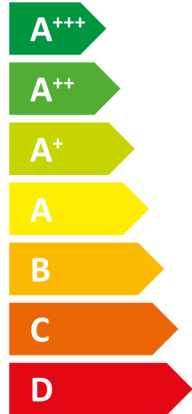

ENERGY

STIEBEL ELTRON

HPA-O 4 CS Plus CN
compact Set S

A+

Two icons showing sound power levels. The top icon shows a house with a speaker and the text "-dB". The bottom icon shows a house with a speaker and the text "52dB".

A legend for power levels with three colored squares: dark blue for "4 kW", medium blue for "4 kW", and light blue for "3 kW".