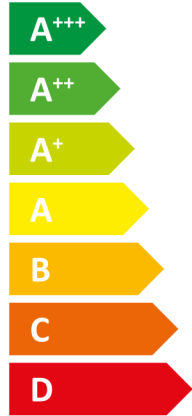

ENERGY

STIEBEL ELTRON

HPA-O 8 CS Plus CN
compact Set S

A++

Diagram showing sound power level. A house icon with a speaker symbol is labeled **-dB**. Below it, a house icon with a speaker symbol is labeled **57dB**.

Legend for power output in kW, shown as colored squares:

- Dark blue square: 11 kW
- Medium blue square: 8 kW
- Light blue square: 6 kW