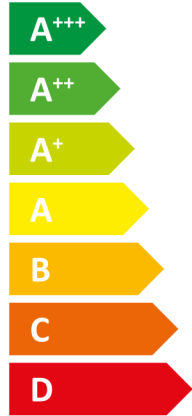

ENERGY

STIEBEL ELTRON

HPA-O 4 CS Plus CN
compact D Set S

A+

Two icons showing sound power levels: a house with a speaker icon and the text "-dB", and another house with a speaker icon and the text "52dB".

Legend for power output levels: a dark blue square for 5 kW, a medium blue square for 4 kW, and a light blue square for 4 kW.

2019

811/2013