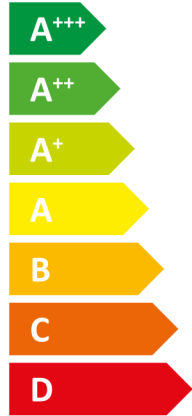

ENERGY

STIEBEL ELTRON

HPA-O 8 CS Plus CN
compact D Set S

A++

Two house icons with sound waves. The top one is labeled "-dB" and the bottom one is labeled "57dB".

Legend for power output in kW, with colored squares corresponding to the map of Europe:

- 11 kW (dark blue)
- 8 kW (medium blue)
- 6 kW (light blue)

2019

811/2013