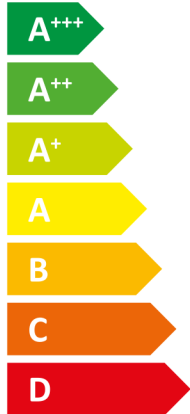

ENERG

енергия · ενεργεια

STIEBEL ELTRON

HPA-O 10 Premium
compact D Set 1.2

A++

Two house icons with sound waves. The top one is labeled "-dB" and the bottom one is labeled "54dB".

- 17 kW
- **12 kW**
- 8 kW