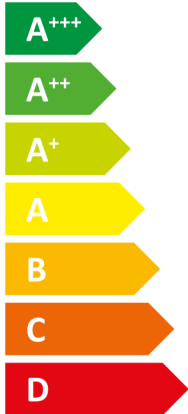

ENERG

енергия · ενεργεια

Y IJA
IE IA

STIEBEL ELTRON

WPL 07 ACS classic
compact Set S

A+

Two icons showing sound power levels. The top icon shows a house with a speaker and the text "-dB". The bottom icon shows a house with a speaker and the text "52dB".

Legend for power output levels, shown as colored squares: dark blue for 4 kW, medium blue for 4 kW, and light blue for 3 kW.

2019

811/2013