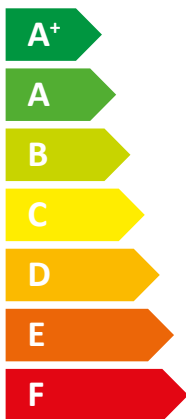

ENERG
енергия · ενέργεια

Y IJA
IE IA

STIEBEL ELTRON

LWZ 5 S Plus

A+

A

Two icons showing sound power levels. The top icon shows a speaker inside a house with the text "52 dB". The bottom icon shows a speaker outside a house with the text "52 dB".

A legend for power output levels, consisting of three colored squares with corresponding text: a dark blue square for "9.00 kW", a medium blue square for "6 kW", and a light blue square for "7 kW".

2019