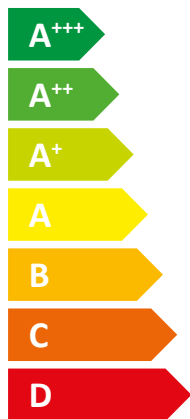

ENERG
енергия · ενέργεια

Y IJA
IE IA

STIEBEL ELTRON

LWZ 5 S Plus

A+

A

Two icons showing sound power levels. The top icon shows a speaker inside a house with the text "52 dB". The bottom icon shows a speaker outside a house with the text "52 dB".

A legend for power output levels, consisting of three colored squares with corresponding text: a dark blue square for "9.00 kW", a medium blue square for "6 kW", and a light blue square for "7 kW".

2019