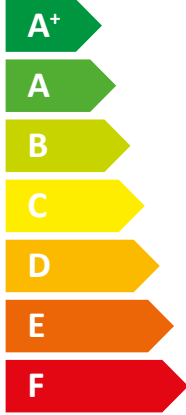

ENERG Y IJA
 енергия · ενέργεια IE IA

STIEBEL ELTRON

WPL 17 ACS classic
 compact plus Set 1.1

A++

Two icons of a house with sound waves emanating from it, one above the other. Below the icons, the text "57 dB" is displayed.

A legend box containing three colored squares with corresponding power values: a dark blue square for "9 kW", a medium blue square for "9 kW", and a light blue square for "8 kW".

2019

811/2013