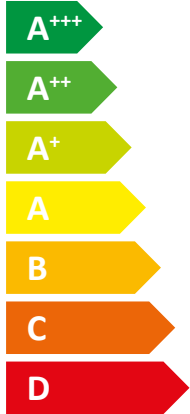

ENERG Y IJA
 енергия · ενέργεια IE IA

STIEBEL ELTRON

HPA-O 8 CS Plus
 compact D Set S 1.1

A++

Two icons of a house with sound waves emanating from it, one above the other. Below the icons, the text "57 dB" is displayed.

A legend box containing three colored squares with corresponding power output labels: a dark blue square for "9 kW", a medium blue square for "9 kW", and a light blue square for "8 kW".

2019

811/2013