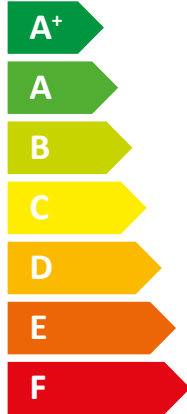

ENERG Y IJA
 енергия · ενέργεια IE IA

STIEBEL ELTRON

HPA-O 8 CS Plus
 compact D Set S 1.1

A++

Two icons of a house with sound waves emanating from it, one above the other. Below the icons, the text "57 dB" is displayed.

A legend box containing three colored squares with corresponding power output labels: a dark blue square for "9 kW", a medium blue square for "9 kW", and a light blue square for "8 kW".

2019

811/2013