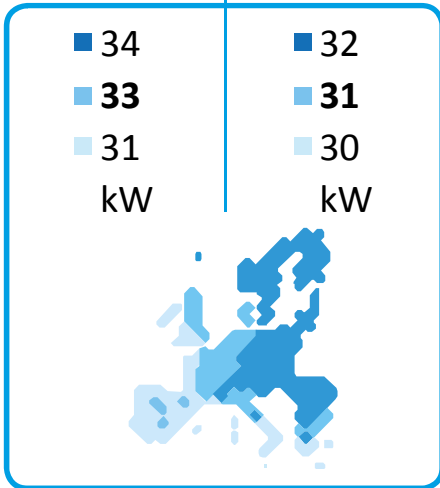

Icon of a house with sound waves emanating from it, representing sound power level.

Icon of a house with sound waves entering it, representing sound pressure level.

69 dB