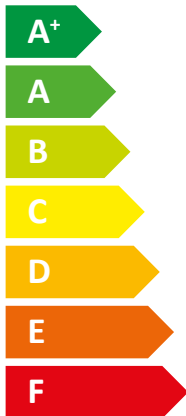

**ENERG**  
енергия · ενέργεια

Y IJA  
IE IA

**STIEBEL ELTRON**

WPC 04

**A++**

**A**

Two icons showing sound power levels: a house with a speaker icon and the text "43 dB", and a house with a speaker icon and the text "0 dB".

Legend for power output: a dark blue square for "6 kW", a medium blue square for "5 kW", and a light blue square for "5 kW".

2019

811/2013