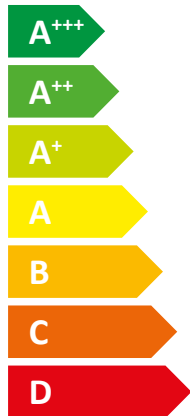

**ENERG**  
енергия · ενέργεια

Y IJA  
IE IA

**STIEBEL ELTRON**

WPC 04

**A++**

**A**

Two icons showing sound power levels: a house with a speaker icon and the text "43 dB", and a house with a speaker icon and the text "0 dB".

Legend for power output: a dark blue square for "6 kW", a medium blue square for "5 kW", and a light blue square for "5 kW".

2019

811/2013