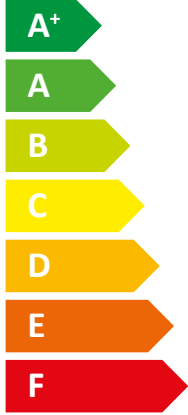

ENERG Y IJA
 енергия · ενέργεια IE IA

STIEBEL ELTRON

HPA-O 8 CS Plus
 compact D Set S

A++

A

Two icons of a house with sound waves emanating from it, one above the other. Below the icons, the text "57 dB" is displayed.

A legend box containing three colored squares with corresponding power output labels: a dark blue square for "9 kW", a medium blue square for "9 kW", and a light blue square for "8 kW".

2019

811/2013