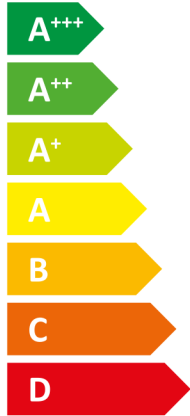

ENERG

енергия · ενεργεια

Y IJA
IE IA

STIEBEL ELTRON

HPA-O 10.1 C
Premium compact D
Set 1.2

A++

Two icons of a house with sound waves. The top icon is labeled "-dB" and the bottom icon is labeled "55dB".

- 15 kW
- **11.6 kW**
- 10.1 kW