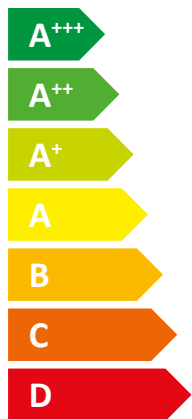

ENERG Y IJA
 енергия · ενέργεια IE IA

STIEBEL ELTRON

WPL 17 ACS classic
 compact Set

A++

A

Two icons of a house with sound waves emanating from it, one above the other. Below the icons, the text "57 dB" is displayed.

A legend box containing three colored squares with corresponding power output labels: a dark blue square for "9 kW", a medium blue square for "9 kW", and a light blue square for "8 kW".

2019

811/2013