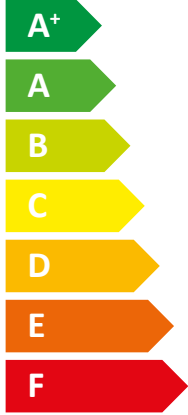

ENERG Y IJA
 енергия · ενέργεια IE IA

STIEBEL ELTRON

HPA-O 8 CS Plus
 compact Set S

A++

A

Two icons of a house with sound waves. The top icon shows sound waves coming from the house, and the bottom icon shows sound waves entering the house. Below the bottom icon is the text "57 dB".

A legend for power output with three colored squares: dark blue for "9 kW", medium blue for "9 kW", and light blue for "8 kW".

2019

811/2013