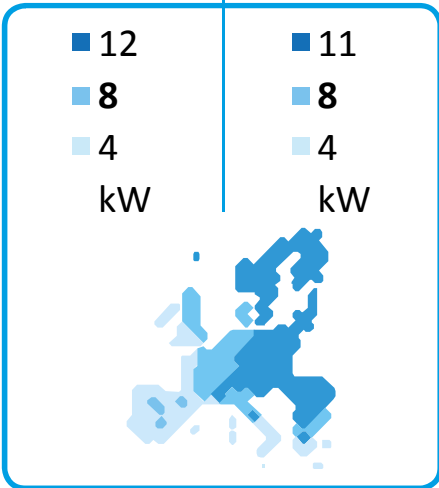

**ENERG** Y IJA  
 енергия · ενεργεια IE IA

**STIEBEL ELTRON** WPL 15 ACS compact  
 duo Set 2

55 °C

35 °C

50 dB

Icon of a house with sound waves emanating from it, representing the sound power level.

2019

811/2013