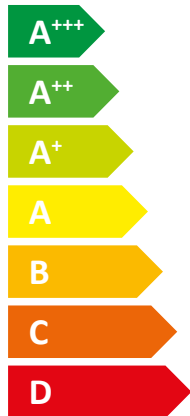

ENERG Y IJA
енергия · ενέργεια IE IA

STIEBEL ELTRON LWZ 8 CS Premium

A++

A

Two icons showing sound power level. The top icon shows a speaker inside a house with the text '50 dB'. The bottom icon shows a speaker outside a house with the text '50 dB'.

A legend for power output levels, consisting of three colored squares with corresponding text: a dark blue square for '14.00 kW', a medium blue square for '10 kW', and a light blue square for '9 kW'.

2019