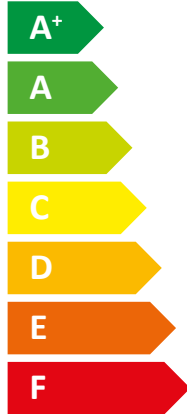

ENERG Y IJA
 енергия · ενέργεια IE IA

STIEBEL ELTRON

WPL 13 ACS classic
 compact plus Set 1.1

A++

Two icons of a house with sound waves. The top icon shows sound waves coming from the house, and the bottom icon shows sound waves entering the house. Below the bottom icon is the text "57 dB".

A legend with three colored squares and their corresponding power outputs: a dark blue square for "6 kW", a medium blue square for "7 kW", and a light blue square for "6 kW".

2019

811/2013