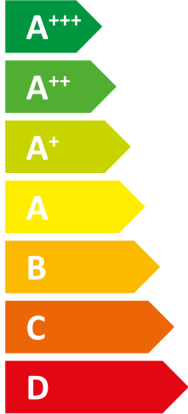

ENERG

енергия · ενέργεια

LWZ 404 SOL E CH

STIEBEL ELTRON

A+

A

Two icons showing sound power levels. The top icon shows a radiator with sound waves and the text "58dB". The bottom icon shows a water tap with sound waves and the text "58dB".

Legend for power output levels: a dark blue square for "5 kW", a medium blue square for "6 kW", and a light blue square for "6 kW".

2019

811/2013