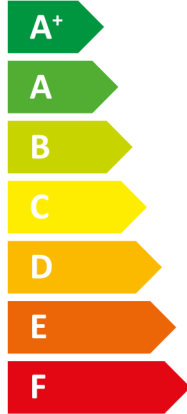

ENERG

енергия · ενέργεια

LWZ 404 SOL E CH

STIEBEL ELTRON

A+

A

Two icons showing sound power levels. The top icon shows a radiator with sound waves and the text "58dB". The bottom icon shows a water tap with sound waves and the text "58dB".

Legend for power output levels: a dark blue square for "5 kW", a medium blue square for "6 kW", and a light blue square for "6 kW".

2019

811/2013