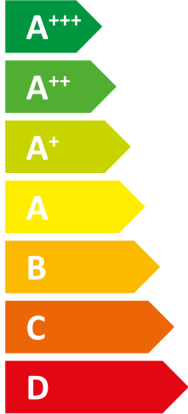

ENERG

енергия · ενεργεια

STIEBEL ELTRON

WPL 07 ACS classic
compact Set S

A+

Two icons showing sound power levels: a house with a speaker icon and the text "-dB", and another house with a speaker icon and the text "52dB".

Legend for power output levels: a dark blue square for "4 kW", a medium blue square for "4 kW", and a light blue square for "3 kW".

2019

811/2013