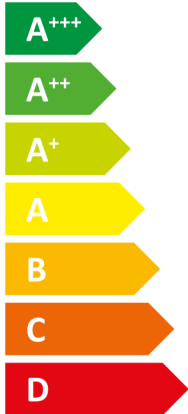

ENERG

енергия · ενεργεια

STIEBEL ELTRON

WPL 13 ACS classic
compact Set S

A++

Two house icons with sound waves. The top one is labeled "-dB" and the bottom one is labeled "57dB".

Legend for power output in kW, shown as colored squares: dark blue for 11 kW, medium blue for 8 kW, and light blue for 6 kW.