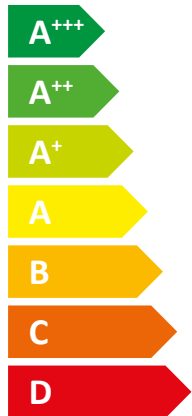

**ENERG** Y IJA  
 енергия · ενέργεια IE IA

**STIEBEL ELTRON**

WPL 13 ACS classic  
 compact plus Set 1.1

**A++**

Two icons showing sound power level: a speaker icon and a house icon with a speaker. Below the house icon, the text "57 dB" is displayed.

A legend for power output, consisting of three colored squares with corresponding text: a dark blue square for "6 kW", a medium blue square for "7 kW", and a light blue square for "6 kW".

2019

811/2013