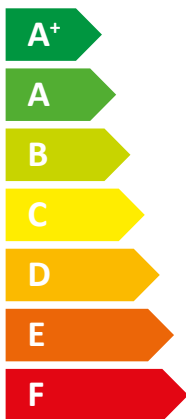

**ENERG** Y IJA  
 енергия · ενέργεια IE IA

**STIEBEL ELTRON**

HPA-O 8 CS Plus  
 compact Set S 1.1

**A++**

Two icons of a house with sound waves. The top icon shows sound waves coming from the house. The bottom icon shows sound waves entering the house. Below the bottom icon is the text "57 dB".

A legend with three colored squares and their corresponding power outputs: a dark blue square for "9 kW", a medium blue square for "9 kW", and a light blue square for "8 kW".

2019

811/2013