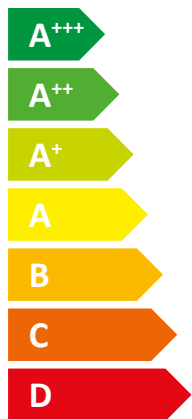

**ENERG** Y IJA  
 енергия · ενέργεια IE IA

**STIEBEL ELTRON**

HPA-O 8 CS Plus  
 compact Set S 1.1

**A++**

Two icons of a house with sound waves. The top icon shows sound waves coming from the house. The bottom icon shows sound waves entering the house. Below the bottom icon is the text "57 dB".

A legend with three colored squares and their corresponding power outputs: a dark blue square for "9 kW", a medium blue square for "9 kW", and a light blue square for "8 kW".

2019

811/2013