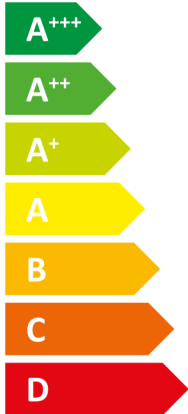

ENERG

енергия · ενεργεια

WPL Classic Pack 1

STIEBEL ELTRON

A++

Two icons of a house with sound waves. The top icon is labeled "-dB" and the bottom icon is labeled "57dB".

- 11 kW
- 8 kW
- 6 kW

2019