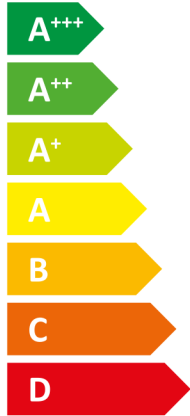

ENERG

енергия · ενεργεια

STIEBEL ELTRON

WPL 07 ACS classic
compact plus Set S

A+

Two icons showing sound power levels: a speaker icon with the text "-dB" and a house icon with the text "52dB".

Legend for power output levels: a dark blue square for "4 kW", a medium blue square for "4 kW", and a light blue square for "3 kW".