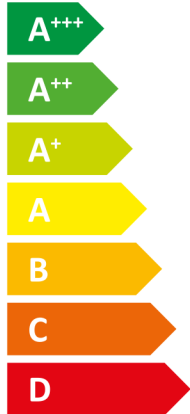

ENERG

енергия · ενεργεια

STIEBEL ELTRON

HPA-O 10 Premium
compact D Set 1.2

A++

Two icons of a house with sound waves. The top one is labeled "-dB" and the bottom one is labeled "54dB".

- 17 kW
- **12 kW**
- 8 kW