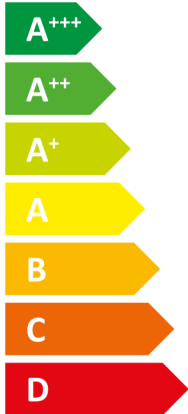

## STIEBEL ELTRON

WPL 07 ACS classic  
compact Set S

**A+**

Two icons showing sound power levels: a house with a speaker icon and the text "-dB", and another house with a speaker icon and the text "52dB".

Legend for power output levels: a dark blue square for "4 kW", a medium blue square for "4 kW", and a light blue square for "3 kW".

2019

811/2013