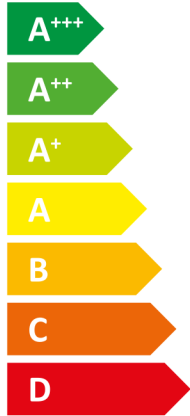

## STIEBEL ELTRON

WPL 07 ACS classic  
compact plus Set S

**A+**

Two icons showing sound power levels: a house with a speaker icon and the text "-dB", and another house with a speaker icon and the text "52dB".

Legend for power output levels: a dark blue square for "4 kW", a medium blue square for "4 kW", and a light blue square for "3 kW".

2019

811/2013