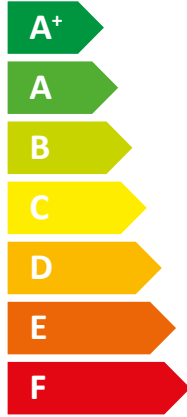

ENERG Y IJA
 енергия · ενέργεια IE IA

STIEBEL ELTRON LWZ 5 S Smart

A+

A

Two icons showing sound power levels. The top icon shows a speaker inside a house with the text '52 dB'. The bottom icon shows a speaker outside a house with the text '52 dB'.

A legend for power output levels, consisting of three colored squares with corresponding text: a dark blue square for '9.00 kW', a medium blue square for '6 kW', and a light blue square for '7 kW'.

2019