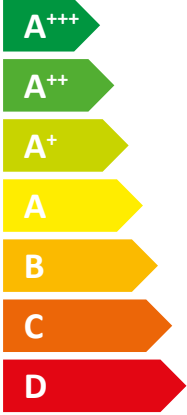

ENERG Y IJA
 енергия · ενέργεια IE IA

STIEBEL ELTRON LWZ 5 CS Premium

A++

A

Two icons showing sound power levels. The top icon shows a speaker inside a house with the text "50 dB". The bottom icon shows a speaker outside a house with the text "50 dB".

A legend for power output levels, consisting of three colored squares with corresponding text: a dark blue square for "9.00 kW", a medium blue square for "6 kW", and a light blue square for "7 kW".

2019