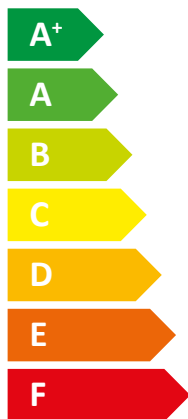

ENERG Y IJA
 енергия · ενέργεια IE IA

STIEBEL ELTRON

HPA-O 3 CS Plus
 compact D Set 1.1

A+

Two icons of a house with sound waves emanating from it, one above the other. Below the icons is the text "52 dB".

A legend with three colored squares and their corresponding power outputs: a dark blue square for "3 kW", a medium blue square for "4 kW", and a light blue square for "3 kW".

2019

811/2013