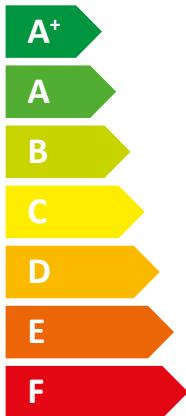

ENERG
енергия · ενέργεια

Y IJA
IE IA

STIEBEL ELTRON

WPC 04

A++

A

Two icons showing sound power levels: a house with a speaker icon and the text "43 dB", and a house with a speaker icon and the text "0 dB".

A legend for power output with three colored squares: a dark blue square labeled "6 kW", a medium blue square labeled "5 kW", and a light blue square labeled "5 kW".