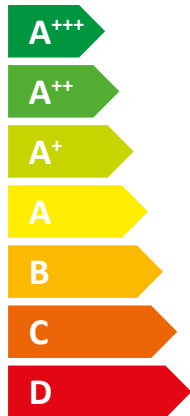

ENERG
енергия · ενέργεια

Y IJA
IE IA

STIEBEL ELTRON

WPC 04

A++

A

Two icons showing sound power levels: a house with a speaker icon and the text "43 dB", and a house with a speaker icon and the text "0 dB".

A legend for power output with three colored squares: a dark blue square labeled "6 kW", a medium blue square labeled "5 kW", and a light blue square labeled "5 kW".