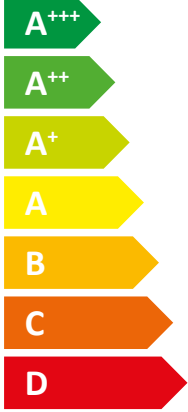

ENERG

енергия · ενέργεια

Y IJA
IE IA

STIEBEL ELTRON

WPC 05 cool

Icon of a house with sound waves and the text '45 dB'. Below it is another icon of a house with sound waves. To the right is a map of Europe with various shades of blue.

Legend for power output: a dark blue square for '7 kW', a medium blue square for '6 kW', and a light blue square for '6 kW'.

2019

811/2013