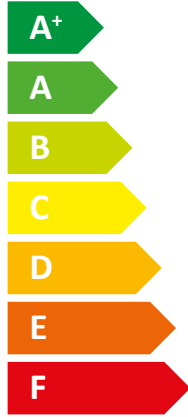

**ENERG** Y IJA  
 енергия · ενέργεια IE IA

**STIEBEL ELTRON** LWZ 5 S Plus

**A+**

**A**

Two icons showing sound power levels. The top icon shows a house with sound waves and the text "52 dB". The bottom icon shows a house with sound waves and the text "52 dB".

Legend for power output levels: 9.00 kW (dark blue square), 6 kW (medium blue square), and 7 kW (light blue square).

2019

811/2013