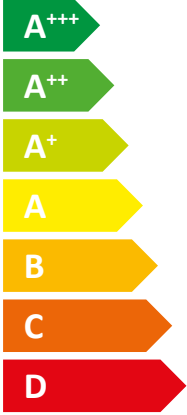

**ENERG** Y IJA  
 енергия · ενέργεια IE IA

**tecalor**

TTL 6.5 ACS TSBB eco Set

**A++**

**A**

Two icons of a house with sound waves. The top icon shows sound waves coming from the house, and the bottom icon shows sound waves entering the house. Below the bottom icon is the text "57 dB".

A legend with three colored squares and their corresponding power outputs: a dark blue square for "6 kW", a medium blue square for "7 kW", and a light blue square for "6 kW".

2019

811/2013