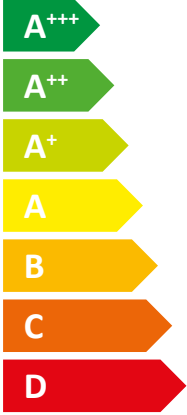

ENERG Y IJA
 енергия · ενέργεια IE IA

tecalor

TTL 8.5 ACS TSBB 180
 eco Set

A++

Two icons of a house with sound waves. The top icon shows sound waves coming from the house, and the bottom icon shows sound waves entering the house. Below the bottom icon is the text "57 dB".

A legend box containing three colored squares with corresponding power output values: a dark blue square for "9 kW", a medium blue square for "9 kW", and a light blue square for "8 kW".

2019

811/2013