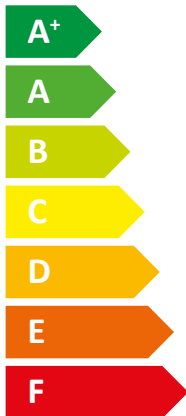

ENERG
енергия · ενέργεια

Y IJA
IE IA

tecalor

THZ 5.1 IB(C) comfort

A++

A

Two icons showing sound power levels. The top icon shows a house with a speaker and the text '52 dB'. The bottom icon shows a house with a speaker and the text '52 dB'.

A legend for power consumption with three colored squares: dark blue for '5 kW', medium blue for '5 kW', and light blue for '3 kW'.

2019

811/2013