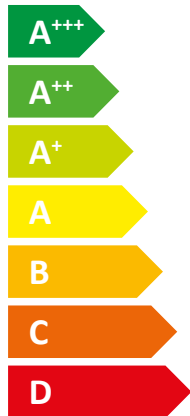

ENERG
енергия · ενέργεια

Y IJA
IE IA

tecalor

THZ 5.1 IB(C) comfort

A++

A

Two icons showing sound power levels. The top icon shows a house with a speaker and the text '52 dB'. The bottom icon shows a house with a speaker and the text '52 dB'.

A legend for power consumption with three colored squares: dark blue for '5 kW', medium blue for '5 kW', and light blue for '3 kW'.

2019

811/2013